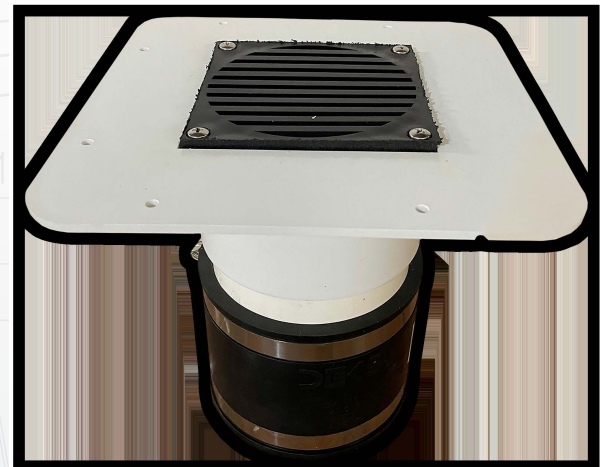

ECONOMY PVC DRAINS

DRAIN KIT IN SIZES 2", 3" & 4"

Economy PVC Drain for easy installation and provides the essential features of more expensive drains at an affordable price. It is adaptable to most generic materials of single ply and conventional builtup roofing for use with roof decks.

STANDARD FEATURES:

- 4" Direct Connect PVC Body Drain
- 1/2" x 1/2" Flange and Nut
- 4 3/4" x 4 3/4" Flat Plastic Rate

OPTIONS:

- 5" X 5" SS Clamping Ring
- 1/2" x 1/2" Flange and Nut
- 4 3/4" x 4 3/4" Flat Plastic Rate

SPECIFICATIONS

Economy Enpoco Roof Drain 2" (51mm), 3" (76mm) or 4" (102mm) comes with polyethylene dome (optional cast iron dome available), **ABS clamping collar**, cast aluminum underdeck clamp, 4" (102mm) connecting length of Schedule 40 PVC pipe and a rubber coupling

Economy ULRD Roof Drain 2" (51mm), 3" (76mm) or 4" (102mm) comes with polyethylene dome (optional cast iron dome available) and **ABS clamping collar**

ECONOMY W/ PLASTIC FLAT RATE & RUBBER COUPLIN

ECONOMY ULRD ROOF DRAIN

WARNING
Cancer and
Reproductive Harm
www.P65Warnings.ca.gov