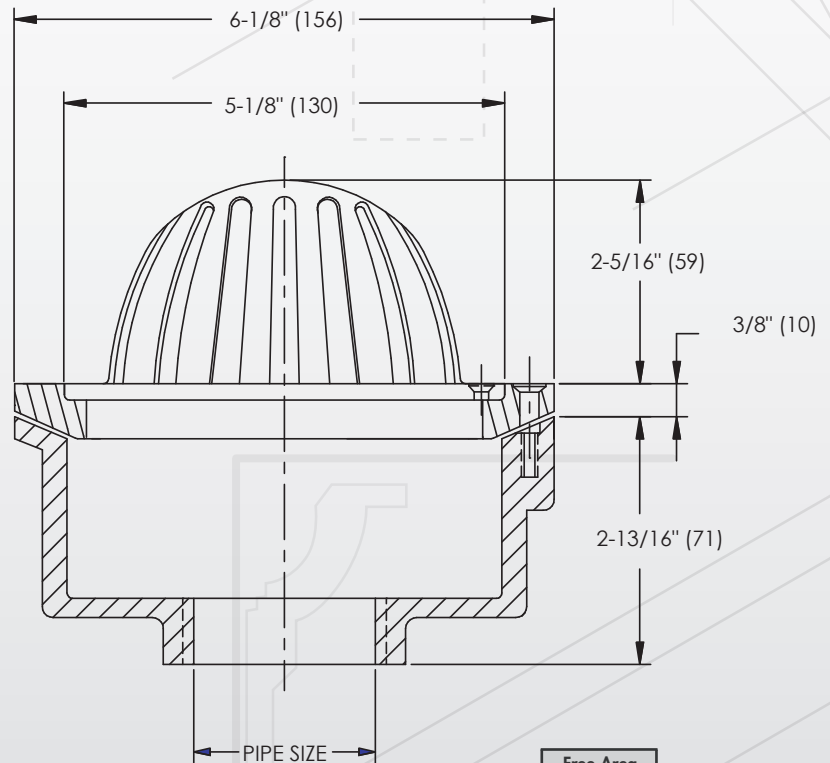

RD-680

BOTTOM OUTLET BALCONY CAST IRON ROOF DRAIN

RD-240 epoxy coated cast iron bottom outlet balcony drain with flashing clamp, cast nickel bronze dome strainer, and IPS threaded outlet.

FEATURES

- Cast nickel bronze dome strainer resists wear and discoloration
- Flashing clamp for secure installation
- IPS threaded outlet
- Engineered with cast iron for long life and durability

OPTIONS

- Vandal proof strainer
- Flat grate
- Stainless steel screened strainer
- Galvanized body & flashing clamp

Free Area Sq. In.
12