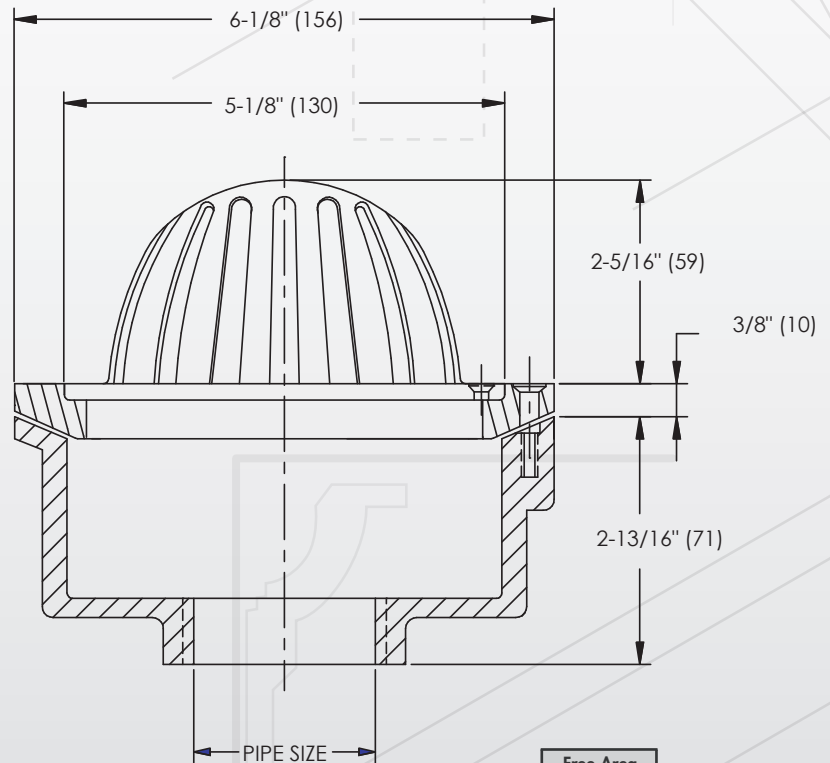

OPTIONS

- Vandal proof strainer
- Flat grate
- Stainless steel screened strainer
- Galvanized body & flashing clamp